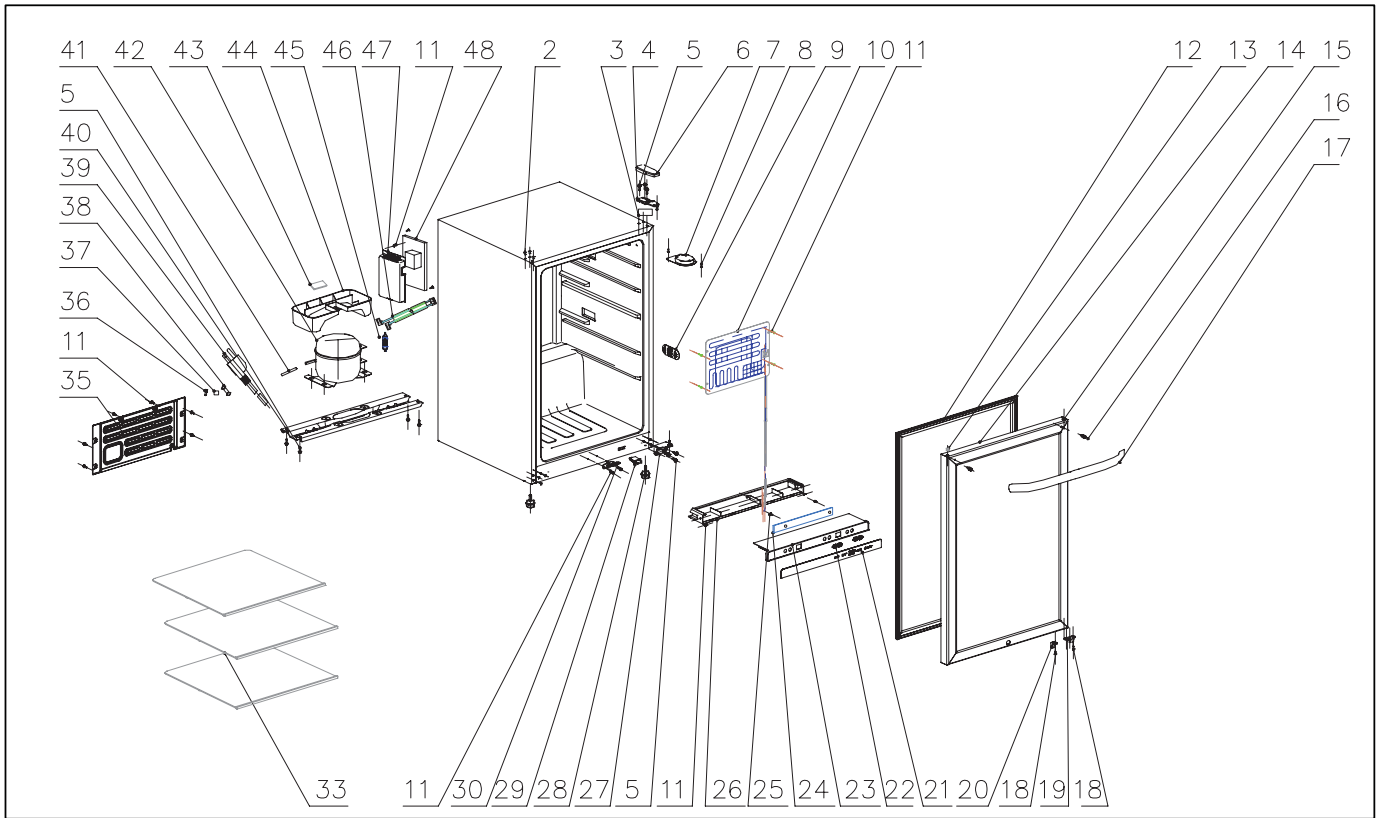

FRIGIDAIRE

Factory Parts Catalog

Product No.	FFBC46F5LS
Series	Frigidaire
Market	North America
Color	glass/steel
Volts	115
Owner's Guide	242103100

Frigidaire

P.O. BOX 8020
CHARLOTTE, NC 28262

BEVERAGE CENTER

Model No.
FFBC46F5L

Publication No.
5995574067
10/09/10
(EN/SERVICE/KC)
099

RECOMMENDED SPARES

RECOMMENDED SPARES

POS. NO	PART NO.	DESCRIPTION
2	5304479779	Plug, hinge hole, cabinet
3	5304479780	Washer, top hinge
4	5304479781	Hinge, top
5	5304480019	Screw, tapping
6	5304479782	Cover, top hinge
7 #	5304479803	Lamp Assembly, LED
8	5304479804	Screw, tapping, stainless steel
9	5304479805	Cover, temp sensor
9* #	5304479971	Thermistor, temp sensor
10 #	5304479829	Evaporator
11	5304479807	Screw, tapping, stainless steel
12 #	5304479808	Gasket, door
13	5304479809	Plug, door hole
14	5304479830	Door Assembly, glass/steel
15	5304479789	Bushing, hinge
16	5304479811	Screw, shoulder, door handle
17	5304479812	Handle Assembly, door
18	5304479813	Screw, tapping, door
19	5304479790	Stop, door
20	5304479791	Bracket, door switch
21	5304479831	Control Panel, console
22	5304479936	Push Button
23	5304479815	Overlay, control board, cover
24 #	5304479832	PC Board, input, display
25	5304479817	Screw, tapping
26	5304479818	Base, display board
27	5304479792	Hinge, bottom
28	5304479819	Foot, leveling screw, cabinet
29 #	5304479794	Switch, lamp/light
30	5304479795	Latch, door
33	5304479833	Shelf, glass
35	5304479822	Cover, access, rear
36	5304480022	Screw, tapping
37	5304479823	Clamp, strain relief, power cord
38	5304479838	Sleeve, power cord
39 #	5304479824	Power Cord, electric
40	5304479825	Base, compressor
41 #	5304479826	Tube, adapter
42 #	5304479827	Compressor
43	5304479828	Pad, thermal mastic
44	5304479799	Tray, drip pan
45 #	218944002	Drier-filter, R134a System
46 #	5304479834	Wiring Harness, electrical
47	5304479835	Cover, control box
48 #	5304479837	PC Board, power/main

WIRING DIAGRAM